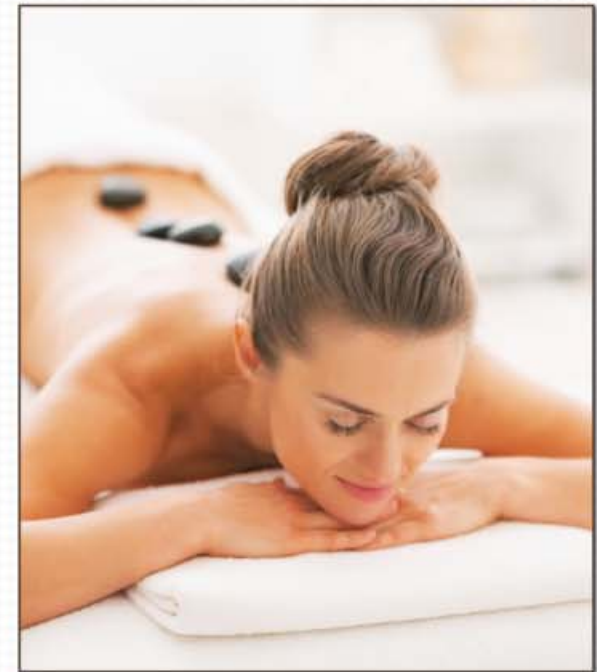

NAILS

HAIR REMOVAL

Gregorie's

Live Well. Be Well. Spa Well.

NEWPORT BEACH • RANCHO SANTA MARGARITA

Spa Signature Manicure
Soak and exfoliation, invigorating Mint Clay Masque or paraffin dip, massage, moisturizer, polish and finish with toning and hydrating hand treatment.

60 minutes $52 NB RSM

Spa Signature Pedicure
A SPAtacular pedicure! Aromatherapy bath soak, exfoliation, choice of invigorating Mint Clay Masque or paraffin dip, moisturizer and polish.

75 minutes $67 NB RSM

Lavender & Sea Salts Manicure NB RSM

Make a statement with well groomed nails. We cleanse and shape your nails, trim the cuticles, massage, then finish off with buff or polish. For men and women. 45 minutes $42

Lavender & Sea Salts Pedicure NB RSM

This fabulous pedicure begins with a relaxing soak and continues with foot exfoliation, nail shaping, cuticle work, massage, and polish. 60 minutes $57

Ultimate Detail Pedicure

Aromatic sea salts soak, invigorating exfoliation, detailed callous removal, triple paraffin dip, nail shaping, cuticle work, massage and polish. Wow! 90 minutes $87 NB RSM

Healthy Feet Pedicure NB RSM

The Healthy Feet Pedicure uses Gehwol products to rejuvenate and refresh tired and active feet. Resulting in feet that will feel as beautiful as they look! $74

Gel Manicure NB RSM

This highly popular gel manicure cures in seconds and lasts for weeks. Helps to strengthen and protect your natural nails. Available in a variety of colors.

- Initial Application 75 minutes $58 • Soak Off and Reapplication 90 minutes $68
- Soak Off and Manicure 60 minutes $57 • French Finish Add-On 15 minutes $15

Nail Service Add-Ons NB RSM

Polish Change $15 • Nail Repair $5 per nail • French Manicure or Pedicure $11 additional

TANNING

Sunless Spray Tanning NB RSM